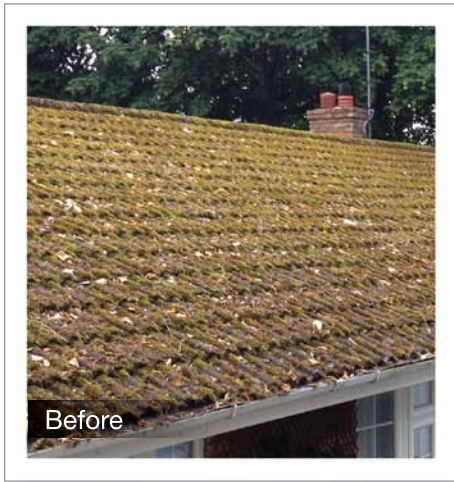

Benefits of Roof Sealer:

UNPROTECTED

- Tile retains moisture
- Moss & algae growth
- Increased heat loss
- Loss of colour from UV light
- Tiles breaking from frost
- Damage to pointing

PROTECTED

- ✓ Protects tiles & pointing
- ✓ Makes tiles water resistant
- ✓ Prevents colour loss
- ✓ Inhibits moss & algae growth
- ✓ Reduces heat loss
- ✓ Tiles stay 'breathable'